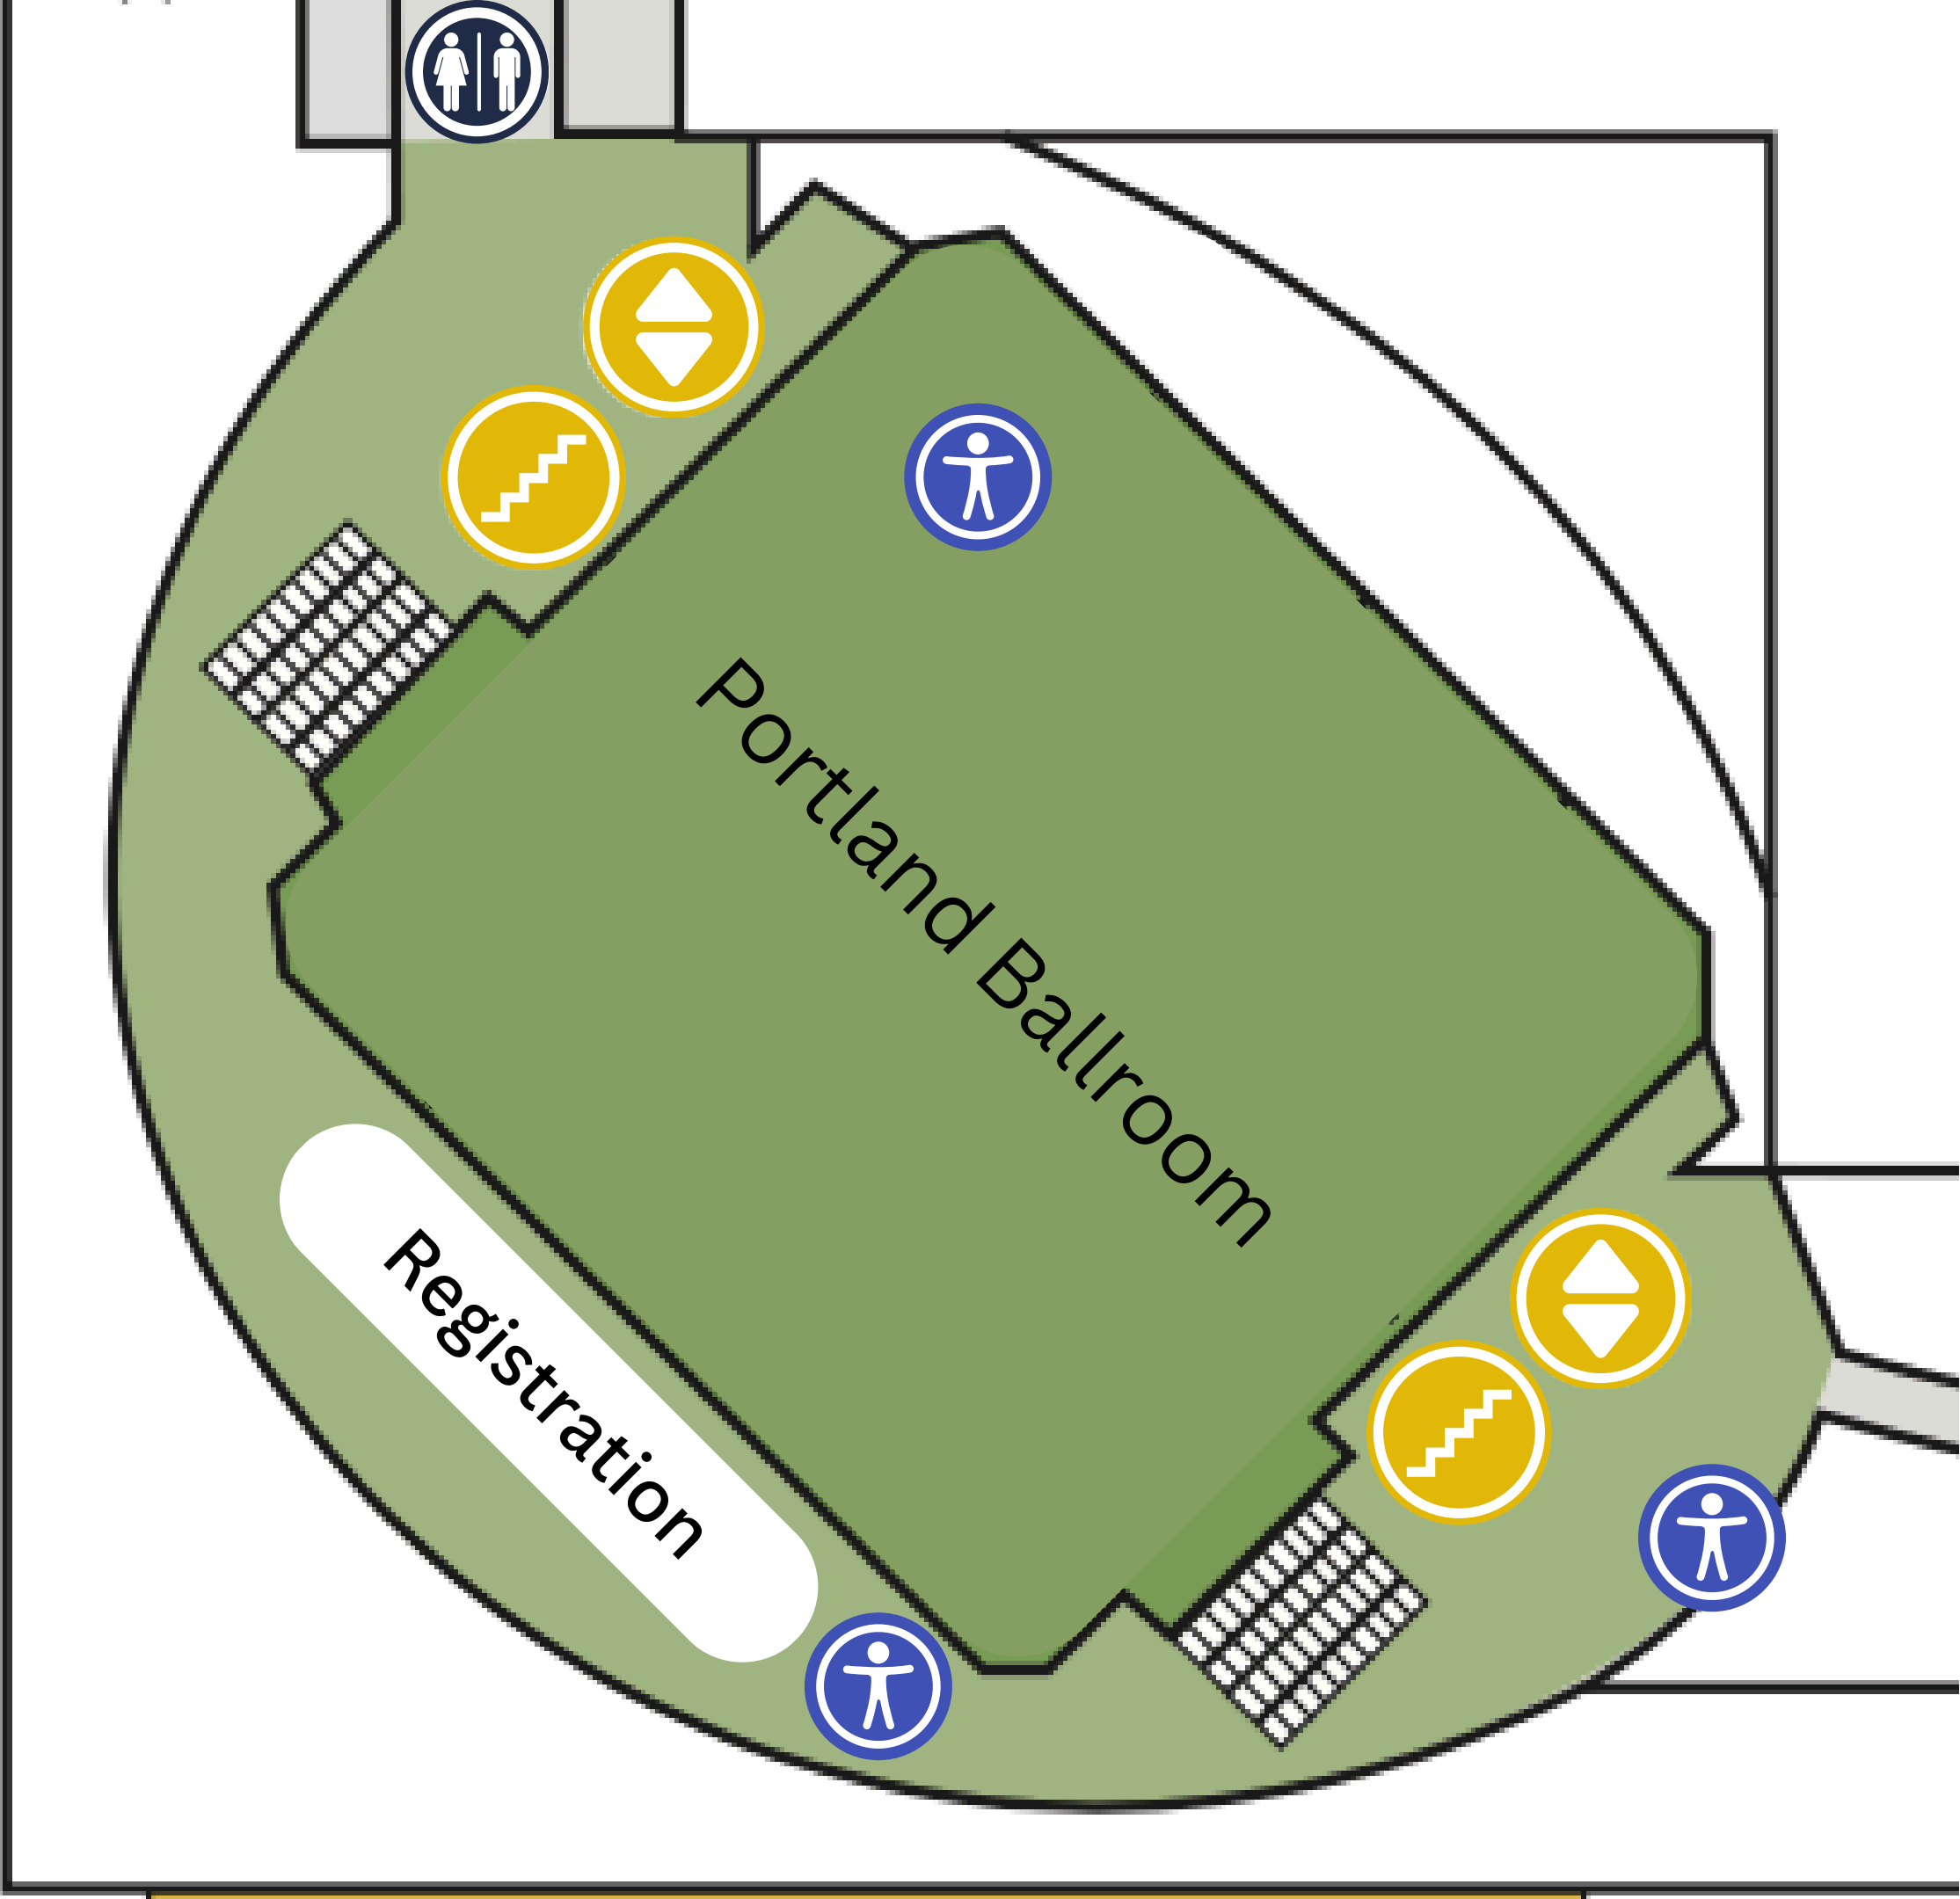

2024 LEADERSHIP SUMMIT PLENARY SESSION MAP

Level 2, Portland Ballroom

-  Restrooms
-  Elevators
-  Stairs
-  Relay Resources
Accessibility Station

BREAKOUTS

Level 1, D&E
meeting rooms

-  Restrooms
-  Elevators
-  Stairs
-  Breakouts